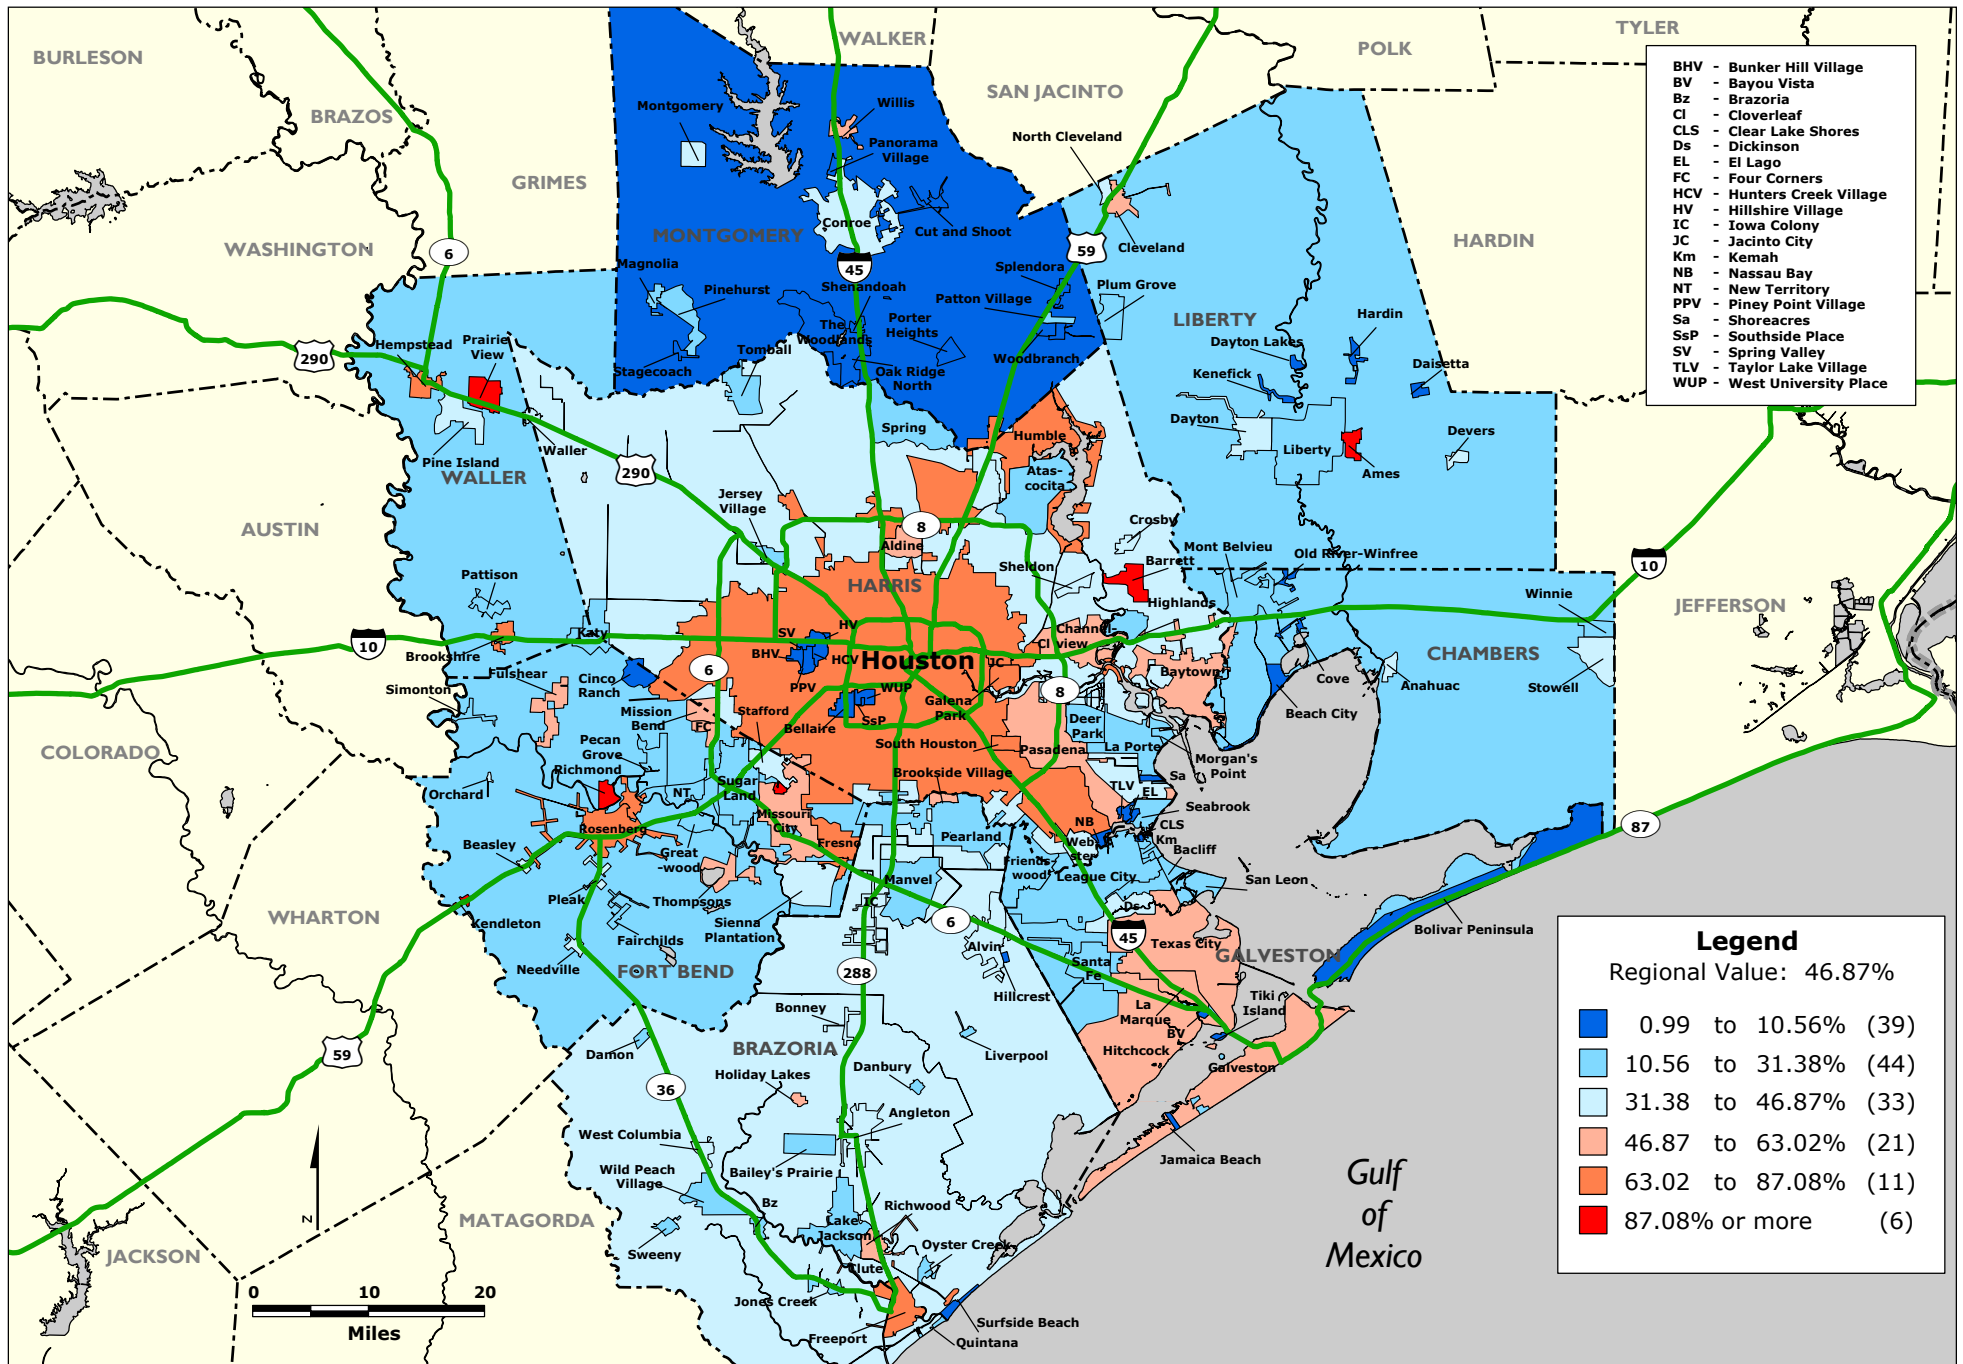

Map 6.1 HOUSTON REGION

Percentage of Non-Asian Minority Population by Place and Undefined County Area, 2000

Data Source: U.S. Census Bureau.